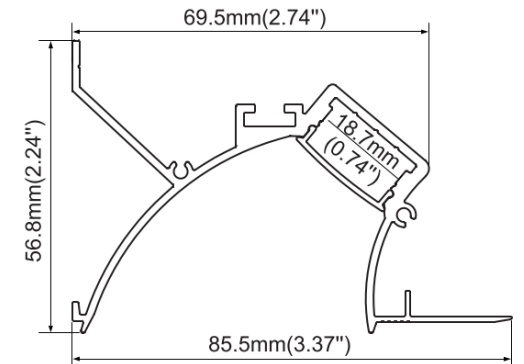

PR130 (Trimless Deep Wall Washer)

PR131 aluminium profile is designed to offer a seamless recessed lighting solution that blends perfectly with 12.5mm drywall, making it ideal for modern architectural interiors. Constructed with high-quality extruded aluminium, this profile provides exceptional durability and effective thermal management for long-lasting LED performance. Its clean lines and sleek finish deliver a sophisticated aesthetic, suitable for both residential and commercial projects.

Applications:

- ✓ Architectural Lighting
- ✓ Retail Displays
- ✓ Residential Spaces
- ✓ Commercial Projects

Datasheet:

Product Code	PR130
Dimensions	85.5mm x 56.8mm
Installation	Trimless Recessed
Material	Aluminium
Drywall Size	12.5mm
Length	2m or Custom cut lengths up to 2m
Finish	Anodised Aluminium/ Custom Power coated
Diffuser Material	PC
Accessories	A pair of endcaps included
Warranty	5 Years

End Cap With hole
End Cap without hole

PC Diffused Diffuser