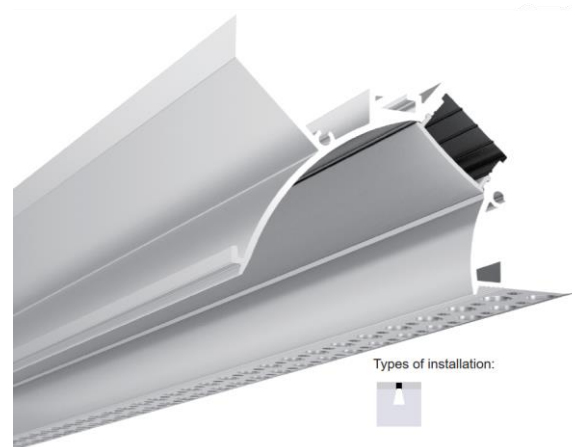

PR130 (Trimless Deep Wall Washer)

PR131 aluminium profile is designed to offer a seamless recessed lighting solution that blends perfectly with 12.5mm drywall, making it ideal for modern architectural interiors. Constructed with high-quality extruded aluminium, this profile provides exceptional durability and effective thermal management for long-lasting LED performance. Its clean lines and sleek finish deliver a sophisticated aesthetic, suitable for both residential and commercial projects.

Applications:

- ✓ Architectural Lighting
- ✓ Retail Displays
- ✓ Residential Spaces
- ✓ Commercial Projects

Datasheet:

Product Code	PR130
Dimensions	85.5mm x 56.8mm
Installation	Trimless Recessed
Material	Aluminium
Drywall Size	12.5mm
Length	2m or Custom cut lengths up to 2m
Finish	Anodised Aluminium/ Custom Power coated
Diffuser Material	PC
Accessories	A pair of endcaps included
Warranty	5 Years

End Cap With hole
End Cap without hole

PC Diffused Diffuser