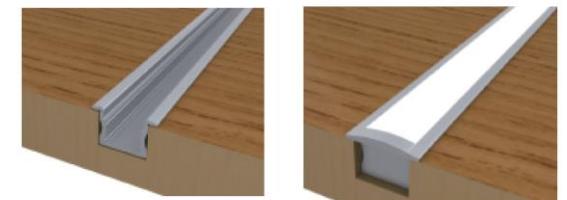

INSTALLATION STEPS