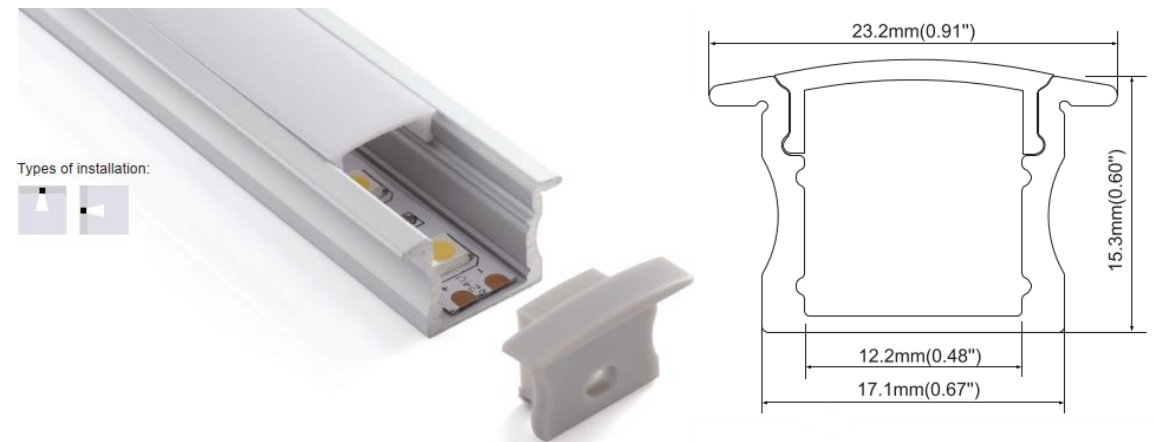

## PR005 (Recessed)

PR005 aluminium profile is a versatile and durable extrusion designed to elevate your LED strip installations. With dimensions of 23.2mm x 15.3mm, this profile is perfect for creating clean, linear lighting designs that blend seamlessly with modern interiors. Crafted from high-quality extruded aluminium, it offers excellent heat dissipation to ensure the longevity and performance of your LED strips.

### Datasheet:

<b>Product Code</b>	<b>PR005</b>
<b>Dimensions</b>	23.2mm x 15.3mm
<b>Installation</b>	Recessed
<b>Material</b>	Aluminium
<b>Length</b>	2m or Custom cut lengths up to 2m
<b>Finish</b>	Anodised Aluminium/ Custom Power coated
<b>Diffuser Material</b>	PC
<b>Accessories</b>	A pair of endcaps included
<b>Warranty</b>	5 Years

End cap with hole  
End cap without hole

PC diffused cover